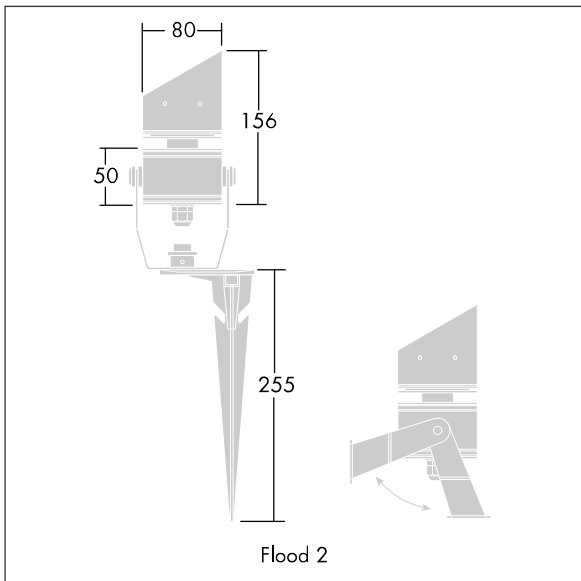

D-CO LED Floodlights

96257246 D-CO F LED FLOOD2 6L50 830

THORN

IP67 IK08  

D-CO LED Floodlights

A large size, floodlight with 6 x 1.2W warm white LEDs for indoor or outdoor applications. Body in aluminium, finished in grey. Front glass toughened, stirrup or spike mounted. Complete with 5m cable. Complete with 3000K LED

Dimensions: Ø80 x 156 mm

Total power: 12 W

Weight: 0.9 kg

TLG_DCOL_F_LEDFLD26X1ANGL.jpg

TLG_DCOL_M_ODFLOOD2.wmf

All values marked with an * are rated values. Thorn uses tried and tested components from leading suppliers, however there may be isolated instances of technology-related failures of individual LEDs during the rated product lifetime. International standards set the tolerance in initial flux and connected load at $\pm 10\%$. Colour temperature is subject to a tolerance of up to ± 150 Kelvin from the nominal value. Unless stated otherwise, the values apply to an ambient temperature of 25°C .