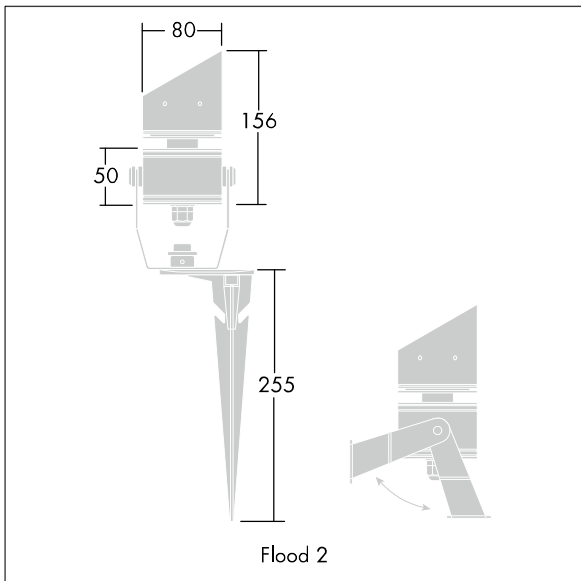

## D-CO LED Floodlights

A large size, floodlight with 6 x 1.2W warm white LEDs for indoor or outdoor applications. Body in aluminium, finished in grey. Front glass toughened, stirrup or spike mounted. Complete with 5m cable. Complete with 3000K LED

Dimensions: Ø80 x 156 mm

Total power: 12 W

Weight: 0.9 kg

TLG\_DCOL\_F\_LEDFLD26X1ANGL.jpg

TLG\_DCOL\_M\_ODFLOOD2.wmf

All values marked with an \* are rated values. Thorn uses tried and tested components from leading suppliers, however there may be isolated instances of technology-related failures of individual LEDs during the rated product lifetime. International standards set the tolerance in initial flux and connected load at  $\pm 10\%$ . Colour temperature is subject to a tolerance of up to  $\pm 150$  Kelvin from the nominal value. Unless stated otherwise, the values apply to an ambient temperature of  $25^{\circ}\text{C}$ .