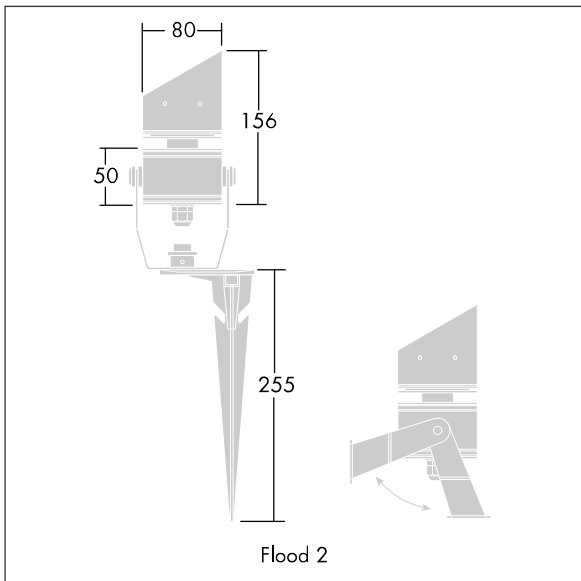

## D-CO LED Floodlights

A large size, floodlight with 6 x 1.2W warm white LEDs for indoor or outdoor applications. Body in aluminium, finished in grey. Front glass toughened, stirrup or spike mounted. Complete with 5m cable. Complete with 3000K LED

Dimensions: Ø80 x 156 mm

Total power: 12 W

Weight: 0.9 kg

TLG\_DCOL\_F\_LEDFLD26X1ANGL.jpg

TLG\_DCOL\_M\_ODFLOOD2.wmf

All values marked with an \* are rated values. Thorn uses tried and tested components from leading suppliers, however there may be isolated instances of technology-related failures of individual LEDs during the rated product lifetime. International standards set the tolerance in initial flux and connected load at  $\pm 10\%$ . Colour temperature is subject to a tolerance of up to  $\pm 150$  Kelvin from the nominal value. Unless stated otherwise, the values apply to an ambient temperature of 25°C.