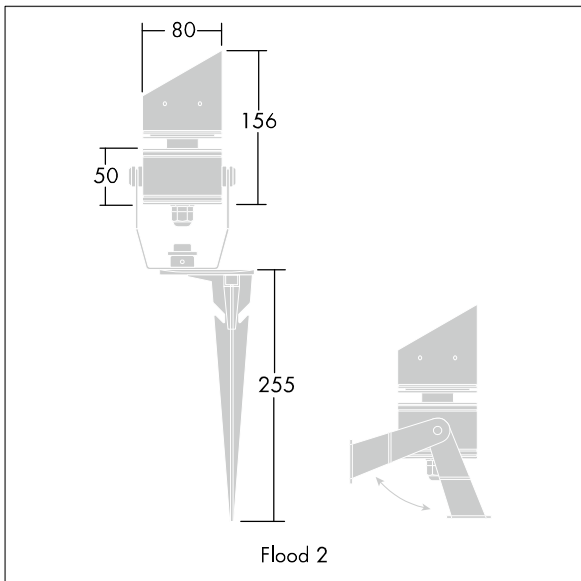

## D-CO LED Floodlights

A large size, floodlight with 6 x 1.2W warm white LEDs for indoor or outdoor applications. Body in aluminium, finished in grey. Front glass toughened, stirrup or spike mounted. Complete with 5m cable. Complete with 3000K LED

Dimensions: Ø80 x 156 mm

Total power: 12 W

Weight: 0.9 kg

TLG\_DCOL\_F\_LEDFLD26X1ANGL.jpg

TLG\_DCOL\_M\_ODFLOOD2.wmf

All values marked with an \* are rated values. Thorn uses tried and tested components from leading suppliers, however there may be isolated instances of technology-related failures of individual LEDs during the rated product lifetime. International standards set the tolerance in initial flux and connected load at  $\pm 10\%$ . Colour temperature is subject to a tolerance of up to  $\pm 150$  Kelvin from the nominal value. Unless stated otherwise, the values apply to an ambient temperature of  $25^{\circ}\text{C}$ .