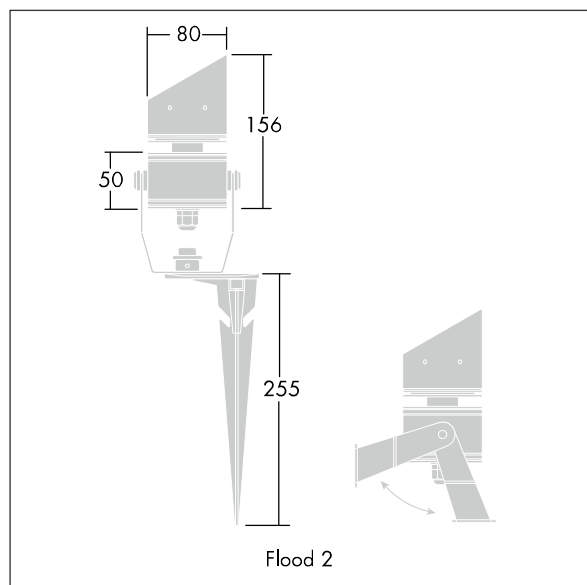

## D-CO LED Floodlights

A large size, floodlight with 6 x 1.2W warm white LEDs for indoor or outdoor applications. Body in aluminium, finished in grey. Front glass toughened, stirrup or spike mounted. Complete with 5m cable. Complete with 3000K LED

Dimensions: Ø80 x 156 mm

Total power: 12 W

Weight: 0.9 kg

TLG\_DCOL\_F\_LEDFLD26X1ANGL.jpg

TLG\_DCOL\_M\_ODFLOOD2.wmf

All values marked with an \* are rated values. Thorn uses tried and tested components from leading suppliers, however there may be isolated instances of technology-related failures of individual LEDs during the rated product lifetime. International standards set the tolerance in initial flux and connected load at  $\pm 10\%$ . Colour temperature is subject to a tolerance of up to  $\pm 150$  Kelvin from the nominal value. Unless stated otherwise, the values apply to an ambient temperature of  $25^{\circ}\text{C}$ .