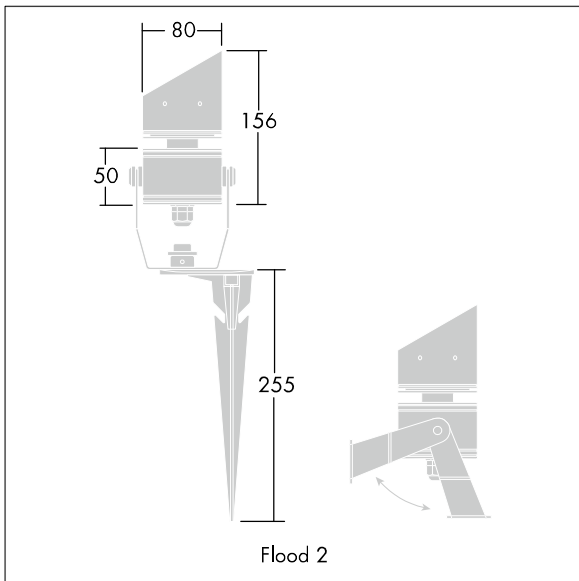

D-CO LED Floodlights

96257246 D-CO F LED FLOOD2 6L50 830

THORN

IP67 IK08  

D-CO LED Floodlights

A large size, floodlight with 6 x 1.2W warm white LEDs for indoor or outdoor applications. Body in aluminium, finished in grey. Front glass toughened, stirrup or spike mounted. Complete with 5m cable. Complete with 3000K LED

Dimensions: Ø80 x 156 mm

Total power: 12 W

Weight: 0.9 kg

TLG_DCOL_F_LEDFLD26X1ANGL.jpg

TLG_DCOL_M_ODFLOOD2.wmf

All values marked with an * are rated values. Thorn uses tried and tested components from leading suppliers, however there may be isolated instances of technology-related failures of individual LEDs during the rated product lifetime. International standards set the tolerance in initial flux and connected load at $\pm 10\%$. Colour temperature is subject to a tolerance of up to ± 150 Kelvin from the nominal value. Unless stated otherwise, the values apply to an ambient temperature of 25°C .