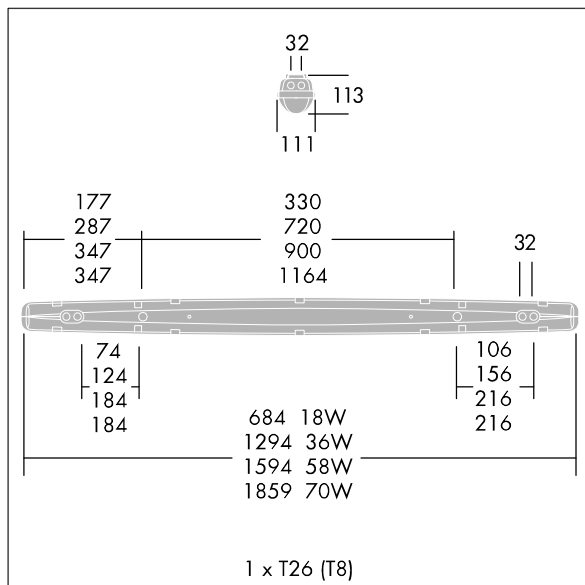

### ImpactForce

A high performance IP65 dust and moisture resistant luminaire with a high impact resistance. For 1 x 58W T26 lamp(s) with electronic - fixed output circuit. Class I electrical. Canopy in light grey glass fibre reinforced polyester. Diffuser in polycarbonate with internal prisms. For surface or suspended mounting. Quick-fix installation brackets are supplied for surface mounting, optional accessory kits are available to help with other mounting options. Complete with 840 lamp(s).

Dimensions: 1594 x 112 x 112 mm

Total power: 54.5 W

Weight: 3.33 kg

TLG\_XFRC\_F\_COL1.jpg

TLG\_XFRC\_M\_SGLDT26.wmf