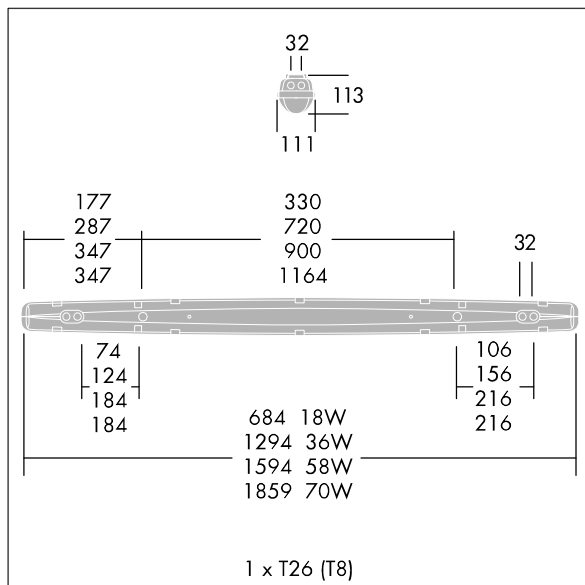

### ImpactForce

A high performance IP65 dust and moisture resistant luminaire with a high impact resistance. For 1 x 36W T26 lamp(s) with electronic - fixed output circuit. Class I electrical. Canopy in light grey glass fibre reinforced polyester. Diffuser in polycarbonate with internal prisms. For surface or suspended mounting. Quick-fix installation brackets are supplied for surface mounting, optional accessory kits are available to help with other mounting options. Complete with 840 lamp(s).

Dimensions: 1294 x 112 x 112 mm

Total power: 35.5 W

Weight: 2.65 kg

TLG\_XFRC\_F\_COL1.jpg

TLG\_XFRC\_M\_SGLDT26.wmf

**ImpactForce**

**96234305 IMPACTF2 1X36W T26 HF L840**

**THORN**