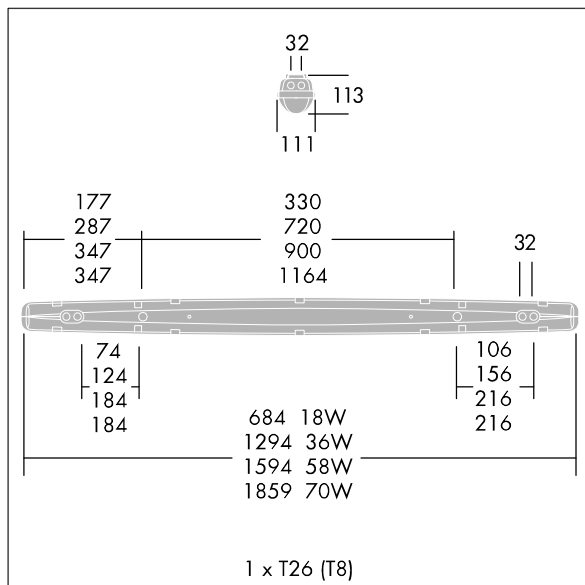

ImpactForce

96234305 IMPACTF2 1X36W T26 HF L840

ImpactForce

A high performance IP65 dust and moisture resistant luminaire with a high impact resistance. For 1 x 36W T26 lamp(s) with electronic - fixed output circuit. Class I electrical. Canopy in light grey glass fibre reinforced polyester. Diffuser in polycarbonate with internal prisms. For surface or suspended mounting. Quick-fix installation brackets are supplied for surface mounting, optional accessory kits are available to help with other mounting options. Complete with 840 lamp(s).

Dimensions: 1294 x 112 x 112 mm

Total power: 35.5 W

Weight: 2.65 kg

TLG_XFRC_F_COL1.jpg

TLG_XFRC_M_SGLDT26.wmf

ImpactForce

96234305 IMPACTF2 1X36W T26 HF L840

THORN