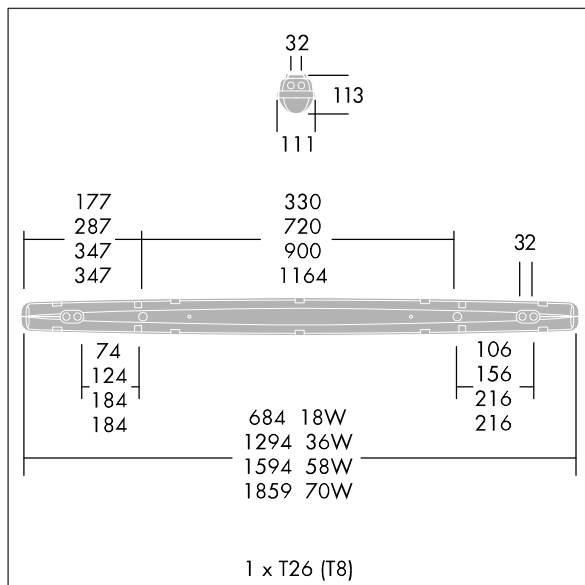

ImpactForce

96234305 IMPACTF2 1X36W T26 HF L840

ImpactForce

A high performance IP65 dust and moisture resistant luminaire with a high impact resistance. For 1 x 36W T26 lamp(s) with electronic - fixed output circuit. Class I electrical. Canopy in light grey glass fibre reinforced polyester. Diffuser in polycarbonate with internal prisms. For surface or suspended mounting. Quick-fix installation brackets are supplied for surface mounting, optional accessory kits are available to help with other mounting options. Complete with 840 lamp(s).

Dimensions: 1294 x 112 x 112 mm

Total power: 35.5 W

Weight: 2.65 kg

TLG_XFRC_F_COL1.jpg

TLG_XFRC_M_SGLDT26.wmf

ImpactForce

96234305 IMPACTF2 1X36W T26 HF L840

THORN