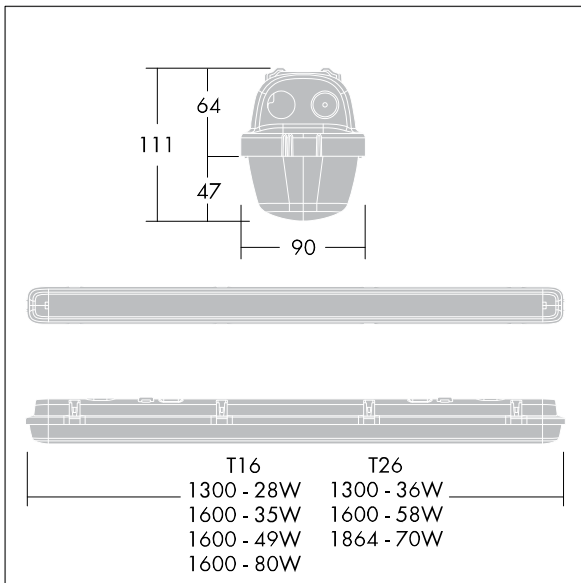

AquaForce II

96503054 AQUAF2 1x58W T26 HF E3 L840

IP65  IK08   850°C  Ta25

A highly durable IP65 luminaire for use in wet and dusty environments, where reliability and peace of mind are important

IP65 dust and moisture resistant luminaire for 1 x 58W T26 lamp(s) with electronic - fixed output circuit and 3 hour manual test emergency function. Class I electrical. Canopy: light grey polycarbonate, diffuser: polycarbonate with internal prisms. For surface or suspended mounting. Quick-fix installation brackets are supplied with each luminaire for surface mounting and optional accessory kits are available to assist with other mounting options. Complete with 840 lamp(s).

Dimensions: 1600 x 94 x 118 mm

Total power: 54.5 W

Weight: 3.1 kg

TLG_AQU2_F_SINGLE.jpg

TLG_AQU2_M_IILD1.wmf