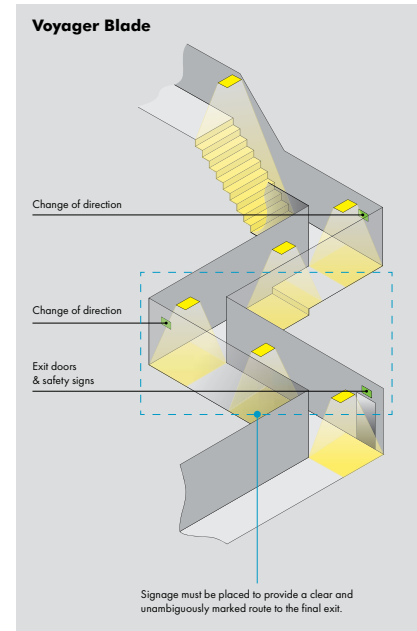

THORN

3hr maintained or non-maintained

Easy to install

Voyager Blade

Emergency Exit Sign

Fast. Simple. Affordable.

Ordering Guide

Description	Weight (kg)	SAP Code	Cat. No.
Voyager Blade - Surface mounted			
VOYAGER BLADE EXIT E3NM MSF	1.00	96642779	VYBLNMS
VOYAGER BLADE EXIT E3M MSF	1.00	96642778	VYBLMS
VOYAGER BLADE EXIT E3TX MSF	1.00	96642994	VYBLEXS
Voyager Blade - Suspended			
VOYAGER BLADE EXIT E3NM MCH	1.15	96642780	VYBLMC
VOYAGER BLADE EXIT E3M MCH	1.15	96642781	VYBLNMC
VOYAGER BLADE EXIT E3TX MCH	1.15	96642995	VYBLEXC
Voyager Blade - Recessed			
VOYAGER BLADE EXIT E3NM MRE	1.15	96642992	VYBLMR
VOYAGER BLADE EXIT E3M MRE	1.15	96642993	VYBLNMR
VOYAGER BLADE EXIT E3TX MRE	1.15	96642996	VYBLEXR

Supplied complete with left and right ISO legend
 M Maintained
 NM Non-maintained

Product Dimensions

Wall/Ceiling/Suspended version

Recessed version

Sample Layout

Thorn Contractor Range

Fast. Simple. Affordable.

Construction

- Robust aluminium body with thin Perspex blade
- Single or double sided variants plus option for suspended mounting

Installation

- Suitable for small area use with viewing distances up to 23 metres
- The ceiling/wall version mounts easily with fixing bracket
- For suspended mounting fix plate to ceiling and suspend via the two chains (2x1m) provided
- Easy to install Exit Legends which are supplied and easy to exchange