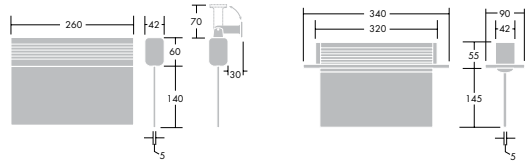

THORN

3hr maintained or non-maintained

Easy to install

Voyager Blade

Emergency Exit Sign

Fast. Simple. Affordable.

Ordering Guide

Description	Weight (kg)	SAP Code	Cat. No.
Voyager Blade - Surface mounted			
VOYAGER BLADE EXIT E3NM MSF	1.00	96642779	VYBLNMS
VOYAGER BLADE EXIT E3M MSF	1.00	96642778	VYBLMS
VOYAGER BLADE EXIT E3TX MSF	1.00	96642994	VYBLEXS
Voyager Blade - Suspended			
VOYAGER BLADE EXIT E3NM MCH	1.15	96642780	VYBLMC
VOYAGER BLADE EXIT E3M MCH	1.15	96642781	VYBLNMC
VOYAGER BLADE EXIT E3TX MCH	1.15	96642995	VYBLEXC
Voyager Blade - Recessed			
VOYAGER BLADE EXIT E3NM MRE	1.15	96642992	VYBLMR
VOYAGER BLADE EXIT E3M MRE	1.15	96642993	VYBLNMR
VOYAGER BLADE EXIT E3TX MRE	1.15	96642996	VYBLEXR

Supplied complete with left and right ISO legend
 M Maintained
 NM Non-maintained

Product Dimensions

Wall/Ceiling/Suspended version

Recessed version

Sample Layout

Thorn Contractor Range

Fast. Simple. Affordable.