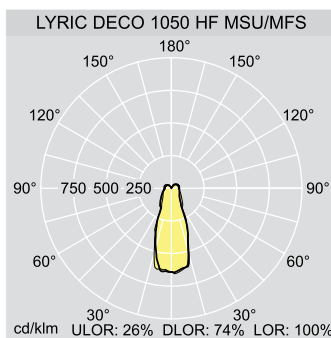

Materials/Finish

Diffuser: satin opal Triplex safety glass with chrome plated metal details
Frame (wall mounted): white painted metal
Details: chrome plated metal

Installation/Mounting

Wall, suspended pendant and free standing versions available.
Ceiling mounted suspended luminaires with ceiling rose and 2 000mm suspension cable, optional pendant kit for groups of 2- 4 luminaires

Specification

To specify state:
Curved tubular pendant in satin opal glass with integrated LED light source and chrome plated metal details. As Thorn Lyric Deco Pendant.

Curved tubular wall mounted luminaire in satin opal glass with integrated LED light source. As Thorn Lyric Deco Wall

Curved tubular floor standing fixture in satin opal glass with integrated LED light source and chrome plated metal details. As Thorn Lyric Deco Floor.

5 Year Warranty
As a globally leading luminaire manufacturer, Thorn Lighting provides a five-year warranty for its complete product range within all European Countries. www.thornlighting.co.uk/warranty