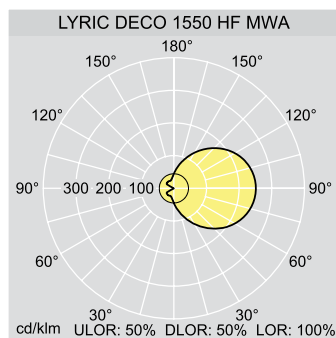

Materials/Finish

Diffuser: satin opal Triplex safety glass with chrome plated metal details
Frame (wall mounted): white painted metal
Details: chrome plated metal

Installation/Mounting

Wall, suspended pendant and free standing versions available.
Ceiling mounted suspended luminaires with ceiling rose and 2 000mm suspension cable, optional pendant kit for groups of 2- 4 luminaires

Specification

To specify state:
Curved tubular pendant in satin opal glass with integrated LED light source and chrome plated metal details. As Thorn Lyric Deco Pendant.

Curved tubular wall mounted luminaire in satin opal glass with integrated LED light source. As Thorn Lyric Deco Wall

Curved tubular floor standing fixture in satin opal glass with integrated LED light source and chrome plated metal details. As Thorn Lyric Deco Floor.

5 Year Warranty
As a globally leading luminaire manufacturer, Thorn Lighting provides a five-year warranty for its complete product range within all European Countries. www.thornlighting.co.uk/warranty