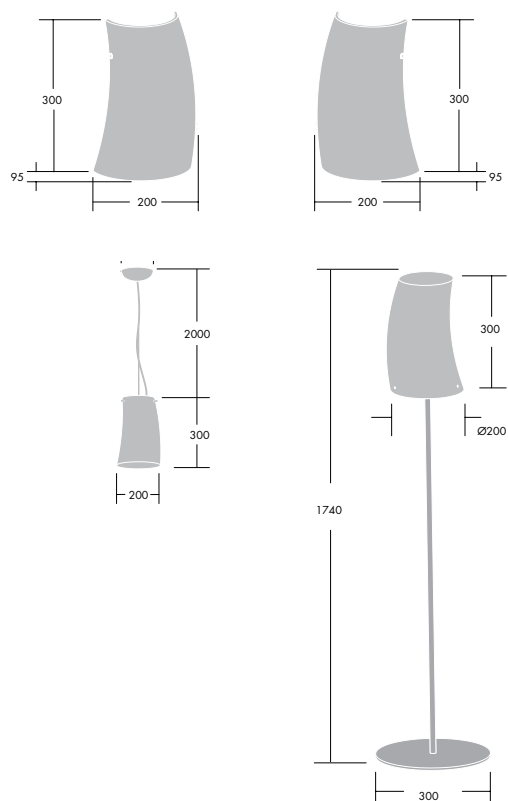

Overview

Standards

Lamps

Ordering Guide

Supplied complete with LED

Description	Wt (kg)	SAP Code	Cat No.
Lyric Deco 4000K			
LYRIC DECO LED1550-840 HF MWA-R OP Wall mounted - right	1.4	96642767	LYD1550Z4KWR
LYRIC DECO LED1550-840 HF MWA-L OP Wall mounted - left	1.4	96642768	LYD1550Z4KWL
LYRIC DECO LED1550-840 HFIX MWA-R OP Wall mounted - right DALI	1.4	96642921	LYD1550X4KWR
LYRIC DECO LED1550-840 HFIX MWA-L OP Wall mounted - left DALI	1.4	96642922	LYD1550X4KWL
LYRIC DECO LED1050-840 HF MSU OP Pendant	2.2	96642769	LYD1050Z4KSU
LYRIC DECO LED1050-840 HF MFS OP Floor	4.2	96642770	LYD1050Z4KFS
Lyric Deco 3000K			
LYRIC DECO LED1550-830 HF MWA-R OP Wall mounted - right	1.4	96642771	LYD1550Z3KWR
LYRIC DECO LED1550-830 HF MWA-L OP Wall mounted - left	1.4	96642772	LYD1550Z3KWL
LYRIC DECO LED1550-830 HFIX MWA-R OP Wall mounted - right DALI	1.4	96642919	LYD1550X3KWR
LYRIC DECO LED1550-830 HFIX MWA-L OP Wall mounted - left DALI	1.4	96642920	LYD1550X3KWL
LYRIC DECO LED1050-830 HF MSU OP Pendant	2.2	96642773	LYD1050Z3KSU
LYRIC DECO LED1050-830 HF MFS OP Floor	4.2	96642774	LYD1050Z3KFS
Accessories			
LYRIC DECO SUSPENSION KIT - 4	0.37	96642775	LYDSU4
LYRIC DECO SUSPENSION KIT - 3	0.37	96642776	LYDSU3
LYRIC DECO SUSPENSION KIT - 2	0.37	96642777	LYDSU2

- MWA Wall mounted
- R Wall mounted - right
- L Wall mounted - left
- MSU Pendant
- MFS Floor

Materials/Finish

Diffuser: satin opal Triplex safety glass with chrome plated metal details
 Frame (wall mounted): white painted metal
 Details: chrome plated metal

Specification

To specify state:
 Curved tubular pendant in satin opal glass with integrated LED light source and chrome plated metal details. As Thorn Lyric Deco Pendant.

Curved tubular wall mounted luminaire in satin opal glass with integrated LED light source. As Thorn Lyric Deco Wall