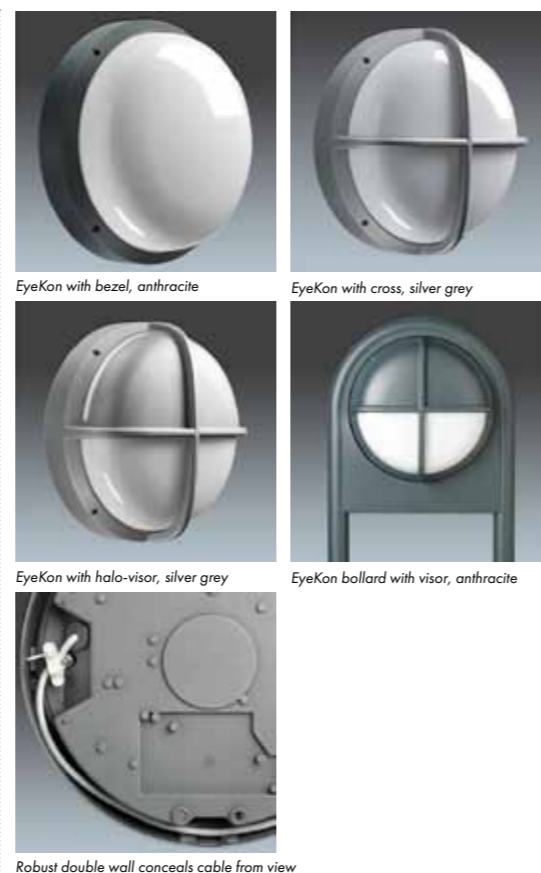

Energy efficient, robust and impact resistant LED bulkheads

- Available in two sizes, four designs and two colour options as standard, other colours available on request
- Lumen packages from 400 to 1550 lumens giving options for wider spacing without leaving dark areas
- Long 50,000-hour lifetime (Ta 25°C, L70) for minimal maintenance
- Presence detection that will switch on when sensor is activated illuminating the area
- Corridor function that will dim to 10% and switch to 100% when area is occupied thus maximising energy savings
- Available as Emergency E3 and E3TX (SelfTest/Addressable)

Applications

- Building surrounds
- Pathways
- Canopies

Lamp Information

- Life time 50,000 Hours @L70 Ta 25C
- 500 (6W), 1000(12W) and 1500lm (17W)
- 57lm/W - 90lm/W
- Colour Temperature 3000 and 4000K
- CRI: 80

Overview

Materials/Finish

Housing and decorative feature (cross, bezel, halo and visor): die-cast aluminium
Diffuser: opal polycarbonate
Reflector in aluminium for Visor/Halo, Bezel/Cross steel sheet
Gaskets: extruded silicone rubber sponge

Installation/Mounting

Suitable for wall or ceiling mounting with central BESA provision and four fixing points (2 horizontal holes to aid adjustment, additional holes for security or uneven surfaces). Two cable entries to rear or side (not for conduit use) into 3 way terminal block (2x2.5mm²) (4 way for E3 versions, 6 way for E3TX versions). Looping possible. Separate gear tray secures with two screws. Vandal resistant screws, torx key supplied with every luminaire

Specification