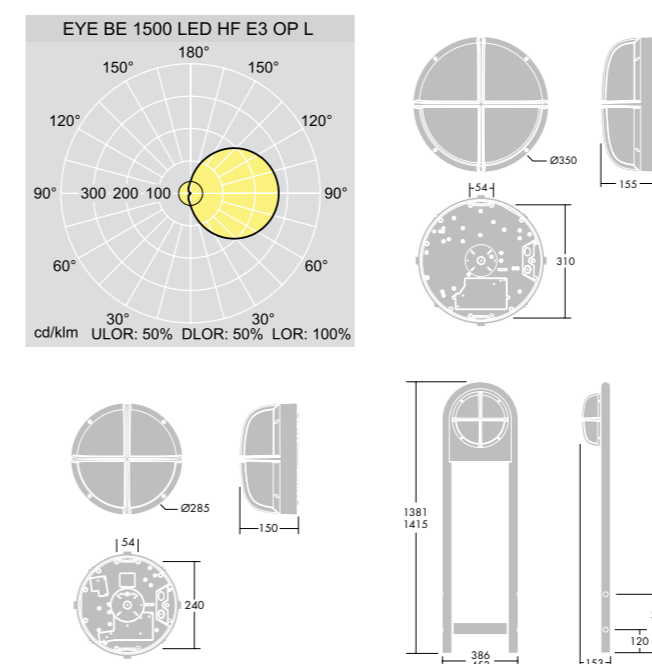

Overview

Materials/Finish

Housing and decorative feature (cross, bezel, halo and visor): die-cast aluminium
Diffuser: opal polycarbonate
Reflector in aluminium for Visor/Halo, Bezel/Cross steel sheet
Gaskets: extruded silicone rubber sponge

Installation/Mounting

Suitable for wall or ceiling mounting with central BESA provision and four fixing points (2 horizontal holes to aid adjustment, additional holes for security or uneven surfaces). Two cable entries to rear or side (not for conduit use) into 3 way terminal block (2x2.5mm²) (4 way for E3 versions, 6 way for E3TX versions). Looping possible. Separate gear tray secures with two screws. Vandal resistant screws, torx key supplied with every luminaire

Specification

To specify state:
Surface mounted bulkhead with die-cast silver grey/anthracite aluminium body and opal polycarbonate diffuser. IP65. IK10/double wall design that will conceal cable from view. Round large/small with plain/cross/visor/halo visor. With 500 (6W), 1000 (12W) and 1500lm (17W) LED. With emergency/presence sensor/energy saving options.
As Thorn EyeKon LED