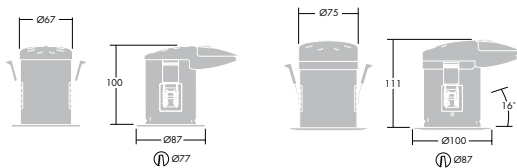

Product Dimensions

Fire rated fixed

Fire rated adjustable