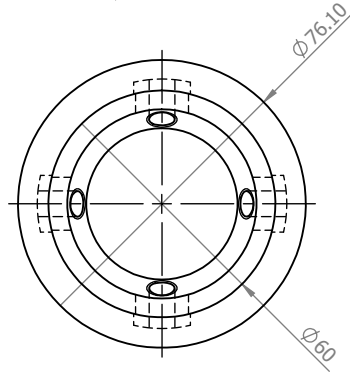

96633563

3rd Angle

Fitted with  
4No. M8 x 12  
A2 Stainless  
Grubscrews

SECTION A-A

**THORN**  
LIGHTING

Notes  
All dimensions in millimetres unless stated otherwise.  
When Multiple views are shown 3rd Angle Projection  
is assumed.

Title  
Ø76 Post Top Adapter c/w Ø60.3  
x 100mm Spigot

Drg No. 42971-2

Scale:1:2  
Sheet 1 of 1

2020 © Copyright