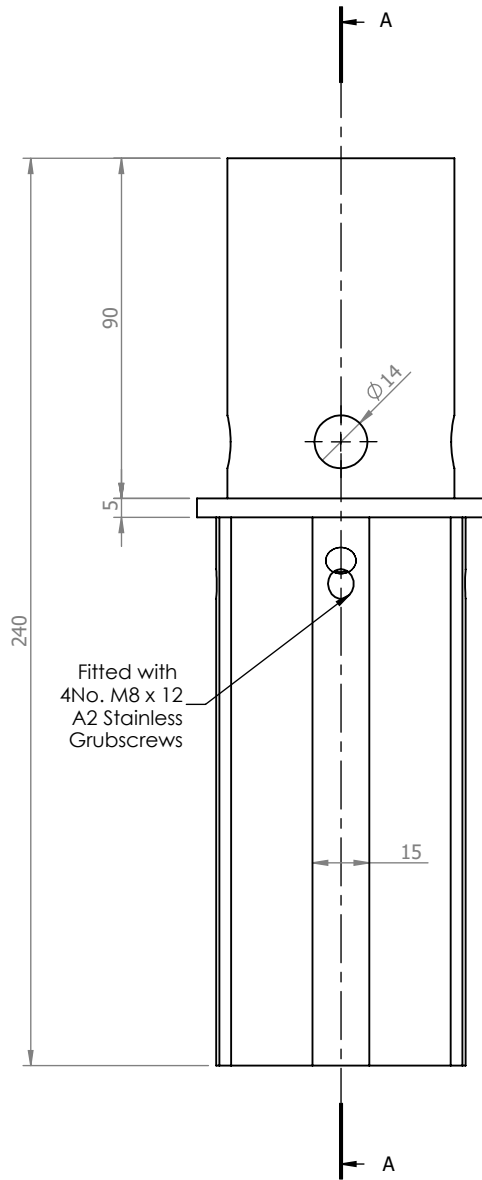

96633563

3rd Angle

Fitted with  
4No. M8 x 12  
A2 Stainless  
Grubscrews

SECTION A-A

**THORN**  
LIGHTING

Notes  
All dimensions in millimetres unless stated otherwise.  
When Multiple views are shown 3rd Angle Projection  
is assumed.

Title  
Ø76 Post Top Adapter c/w Ø60.3  
x 100mm Spigot

Drg No. 42971-2

Scale:1:2  
Sheet 1 of 1

2020 © Copyright