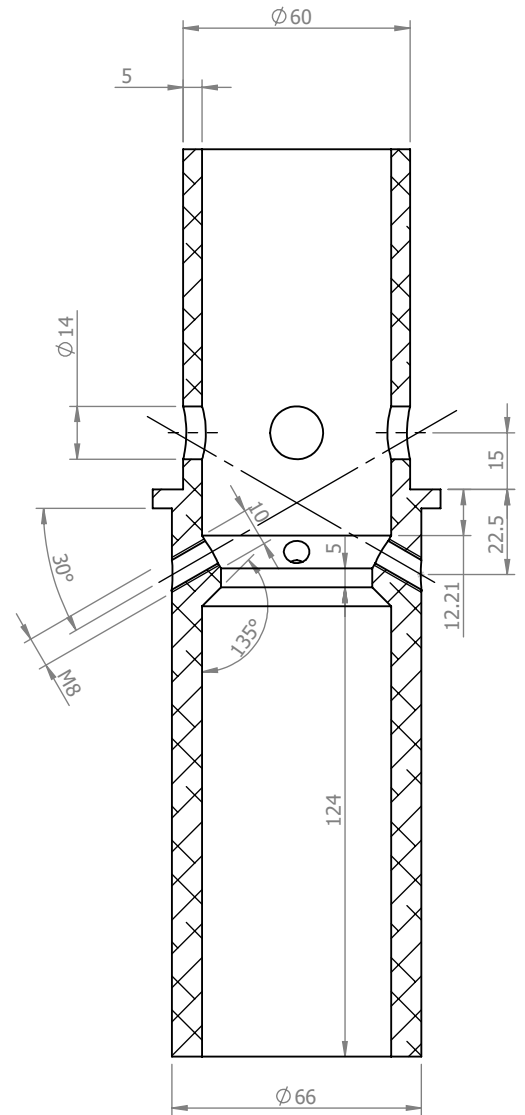

96633563

3rd Angle

Fitted with  
4No. M8 x 12  
A2 Stainless  
Grubscrews

SECTION A-A

**THORN**  
LIGHTING

Notes  
All dimensions in millimetres unless stated otherwise.  
When Multiple views are shown 3rd Angle Projection  
is assumed.

Title  
Ø76 Post Top Adapter c/w Ø60.3  
x 100mm Spigot

Drg No. 42971-2

Scale:1:2  
Sheet 1 of 1

2020 © Copyright