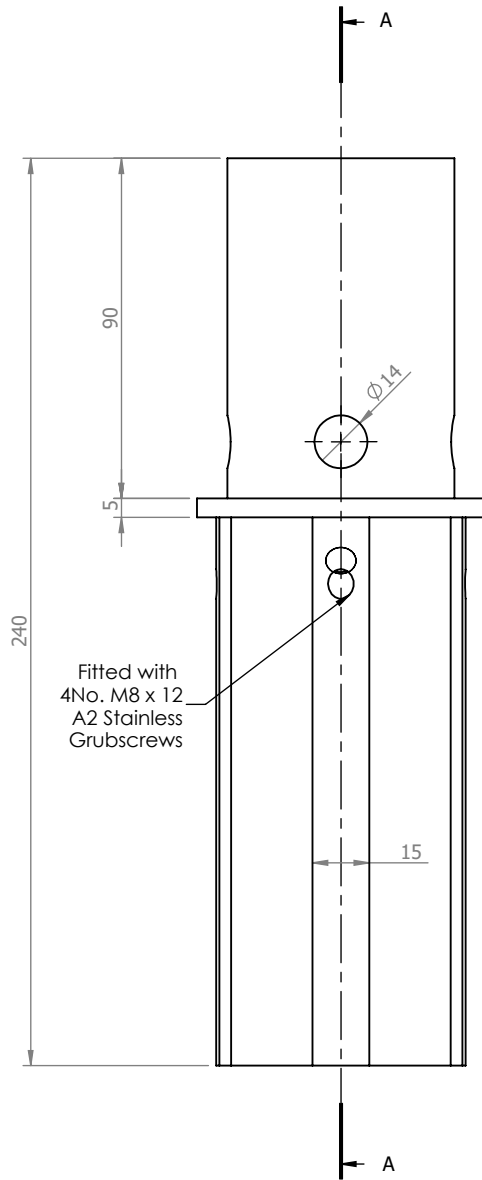

96633562

3rd Angle

Fitted with
4No. M8 x 12
A2 Stainless
Grubscrews

SECTION A-A

THORN
LIGHTING

Notes
All dimensions in millimetres unless stated otherwise.
When Multiple views are shown 3rd Angle Projection is assumed.

Title
 $\phi 76$ Post Top Adapter c/w $\phi 60.3$
x 100mm Spigot

Drg No. 42971-2

Scale: 1:2
Sheet 1 of 1

2020 © Copyright