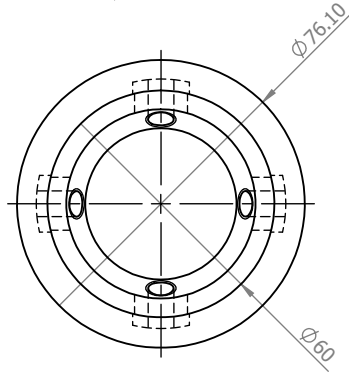

96633562

3rd Angle

Fitted with
4No. M8 x 12
A2 Stainless
Grubscrews

SECTION A-A

THORN
LIGHTING

Notes
All dimensions in millimetres unless stated otherwise.
When Multiple views are shown 3rd Angle Projection is assumed.

Title
 $\phi 76$ Post Top Adapter c/w $\phi 60.3$
x 100mm Spigot

Drg No. 42971-2

Scale: 1:2
Sheet 1 of 1

2020 © Copyright