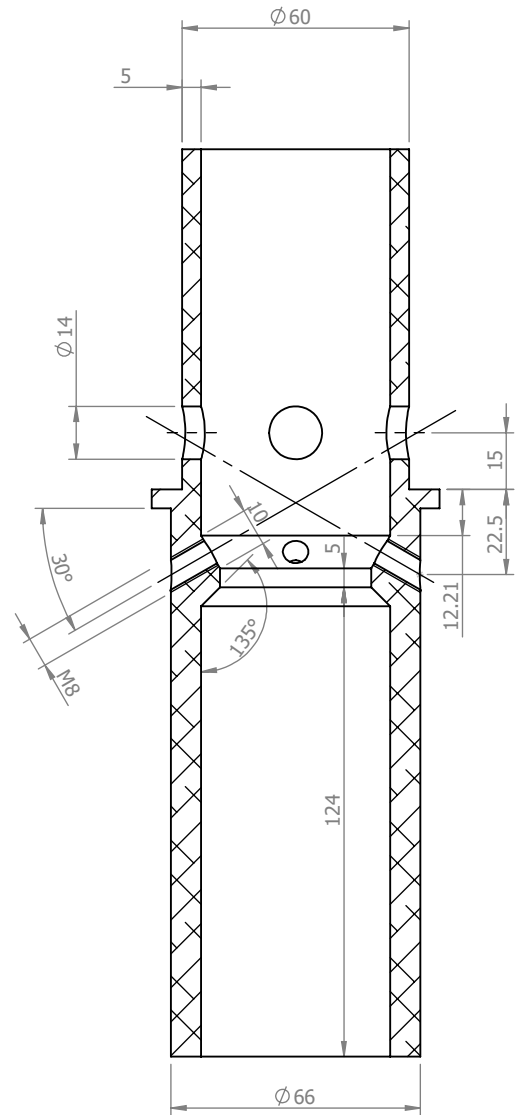

96633562

3rd Angle

Fitted with
4No. M8 x 12
A2 Stainless
Grubscrews

SECTION A-A

THORN
LIGHTING

Notes
All dimensions in millimetres unless stated otherwise.
When Multiple views are shown 3rd Angle Projection is assumed.

Title
 $\phi 76$ Post Top Adapter c/w $\phi 60.3$
x 100mm Spigot

Drg No. 42971-2

Scale: 1:2
Sheet 1 of 1

2020 © Copyright