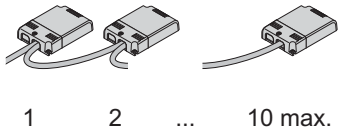

MAXI JOLLY 1...10V & Push
96108126

1 2 ... 10 max.

PUSH DIM

1-10V DIM

LED 50W DALI
96108026

DALI