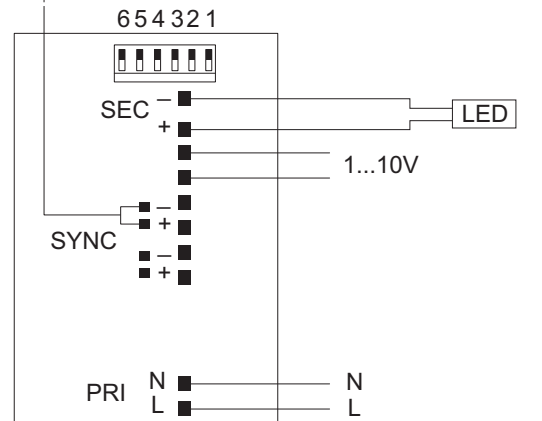

1

weiß	+
white	
braun	-
brown	

i

LED 25W 1-10V
96107649

1 2 ... 10 max.

PUSH DIM

1-10V DIM

i

MAXI JOLLY 1...10V & Push
96108126

1 2 ... 10 max.

PUSH DIM

1-10V DIM

LED 50W DALI
96108026

DALI