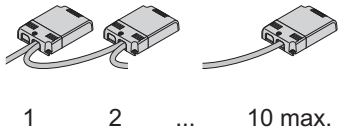

1

weiß	+
white	
braun	-
brown	

i

LED 25W 1-10V
96107649

1 2 ... 10 max.

PUSH DIM

1-10V DIM

i