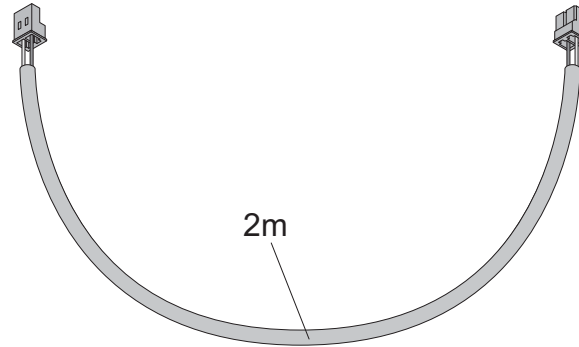

UK Installation instructions
DE Montageanleitung
CZ Montážní návod
DK Monteringsvejledning
EE Paigaldusjuhend

FI Asennusohje
FR Notice de montage
HU Szerelési útmutató
IT Istruzioni di montaggio
LT Montavimo Instrukcijos

LV Instalācijas instrukcija
NO Monteringsanvisning
PL Instrukcja montażu
SE Installationsanvisning
RU ИНСТРУКЦИЯ ПО МОНТАЖУ