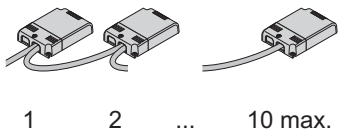

i

LED 25W 1-10V
96107649

1 2 ... 10 max.

PUSH DIM

1-10V DIM

i

1 2 ... 10 max.

PUSH DIM

1-10V DIM