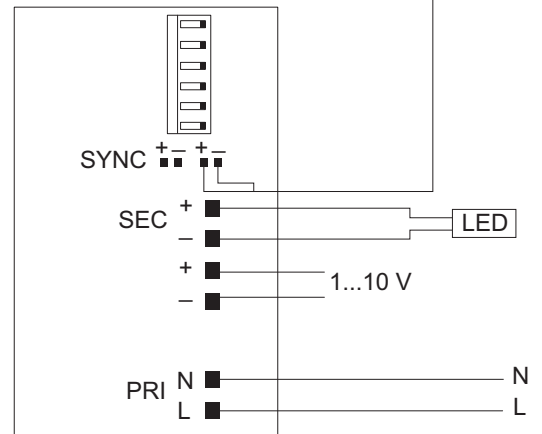

1

weiß	+
white	
braun	-
brown	

i

LED 25W 1-10V
96107649

1 2 ... 10 max.

PUSH DIM

1-10V DIM

i

MAXI JOLLY 1...10V & Push
96108126

1 2 ... 10 max.

PUSH DIM

1-10V DIM

LED 50W DALI
96108026

DALI