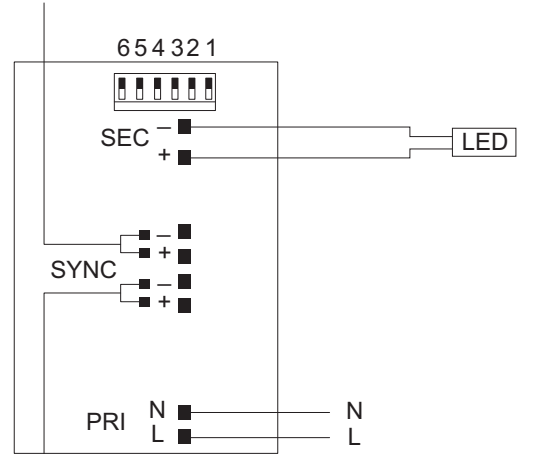

1

weiß	+
white	
braun	-
brown	

i

LED 25W 1-10V
96107649

1 2 ... 10 max.

PUSH DIM

1-10V DIM

i

MAXI JOLLY 1...10V & Push
96108126

1 2 ... 10 max.

PUSH DIM

1-10V DIM

LED 50W DALI
96108026

DALI